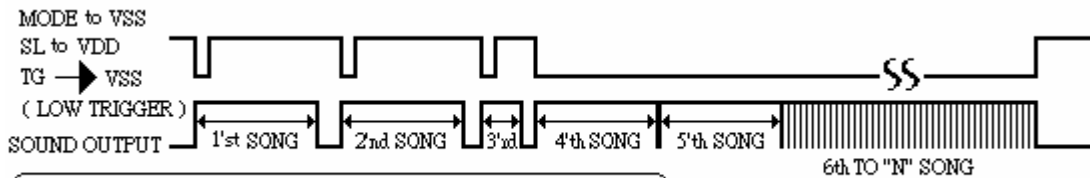

◆ Application circuit

MODE	SL	Trigger Mode
VSS	VSS	POWER ON/OFF (TG = VSS)
VSS	VDD	ONE SHOT RE -TRIGGER (by TG pin touch)
VDD	VSS	ONE SHOT NON RE-TRIGGER (by TG pin touch)
VDD	VDD	ON / OFF SWITCH (by TG pin touch)
VSS	VSS	PLAY ALL SONGS (by TG pin touch)

★ Package Type : DIP-16L

★ Trigger Mode and Timing Chart :

TRIGGER MODE: POWER ON/OFF CONTROL

TRIGGER MODE : ONE SHOT RE-TRIGGER

TRIGGER MODE : ONE SHOT NON RE-TRIGGER

TRIGGER MODE : ON/OFF SWITCH

TRIGGER MODE : ONE TOUCH PLAY ALL SONGS