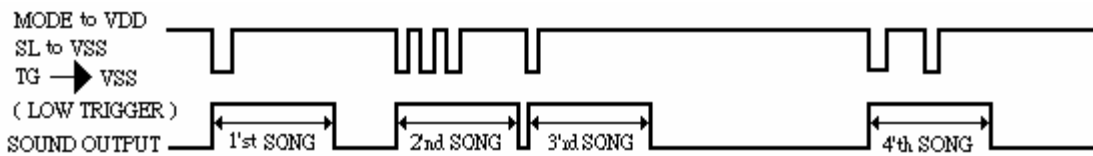

◆ Application circuit

MODE	SL	Trigger Mode
VSS	VSS	POWER ON/OFF (TG = VSS)
VSS	VDD	ONE SHOT RE -TRIGGER (by TG pin touch)
VDD	VSS	ONE SHOT NON RE-TRIGGER (by TG pin touch)
VDD	VDD	ON / OFF SWITCH (by TG pin touch)
VSS	VSS	PLAY ALL SONGS (by TG pin touch)

★ Package Type : DIP-16L

★ Trigger Mode and Timing Chart :

TRIGGER MODE: POWER ON/OFF CONTROL

TRIGGER MODE : ONE SHOT RE-TRIGGER

TRIGGER MODE : ONE SHOT NON RE-TRIGGER

TRIGGER MODE : ON/OFF SWITCH

TRIGGER MODE : ONE TOUCH PLAY ALL SONGS