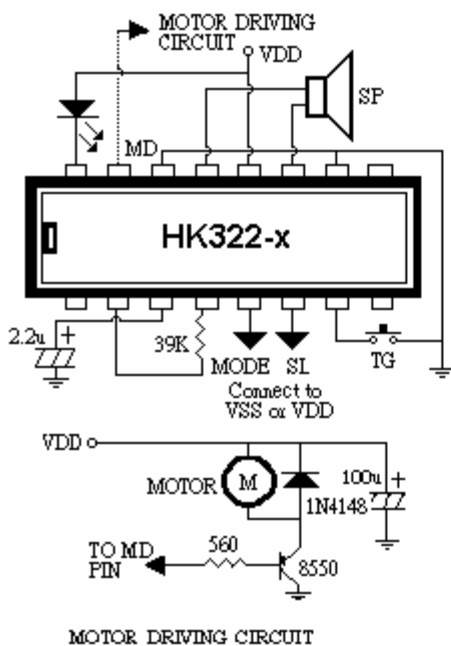

◆ Features

- * Full and pure natural harmonic sound effect , maximum at 512 musical notations
- * Built in audio amplifier , do not need transistor on output for sound amplifier
- * Built in 1 LED flash circuit , flash speed follows sound output of melody tempo
- * Built in alone motor driver signal output (MD pin) , not be effect to sound quality during motor is derived
- * 5 kinds different trigger mode by MODE & SL pins :
 - Power on/off control mode
 - One shot non re-trigger mode
 - One shot re-trigger mode
 - On/off switch mode (TG key control sound on or off)
 - Single touch plays all songs mode (one touch TG pin playing all tunes)

◆ Application

Toys, Clock melody, Key chain, Musical box

◆ Electrical Characteristics

Characteristics	Sym.	Min.	Typ.	Max.	Unit	Remark
Operating voltage	V _{DD}	1.8	3.0	5.2	V	
Operating current	I _{OP}	----	0.1	0.5	mA	
Stand by current	I _{SB}	----	0.4	1	uA	
Oscillator frequency	F _{OSC}	----	500	----	KHz	±30% R _{osc} = 39KΩ
Operating temperature	T _{EMP}	0	25	60	°C	
Driving current	I _O	----	18	----	mA	@ V _{DS} =1V

◆ Application circuit

MODE	SL	Trigger Mode
VSS	VSS	POWER ON/OFF (TG = VSS)
VSS	VDD	ONE SHOT RE -TRIGGER (by TG pin touch)
VDD	VSS	ONE SHOT NON RE-TRIGGER (by TG pin touch)
VDD	VDD	ON / OFF SWITCH (by TG pin touch)
VSS	VSS	PLAY ALL SONGS (by TG pin touch)