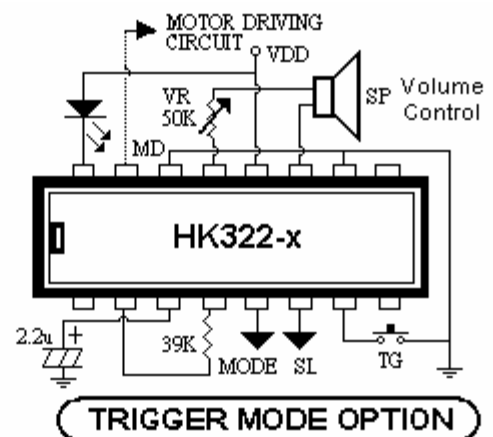

◆ Features

- * Full and pure natural harmonic sound effect , maximum at 512 musical notations
- * Built in audio amplifier , do not need transistor on output for sound amplifier
- * Built in 1 LED flash circuit , flash speed follows sound output of melody tempo
- * Built in alone motor driver signal output (MD pin) , not be effect to sound quality during motor is derived
- * 5 kinds different trigger mode by MODE & SL pins :
 - Power on/off control mode
 - One shot non re-trigger mode
 - One shot re-trigger mode
 - On/off switch mode (TG key control sound on or off)
 - Single touch plays all songs mode (one touch TG pin playing all tunes)

◆ Application

Toys, Clock melody, Key chain, Musical box

◆ Electrical Characteristics

Characteristics	Sym.	Min.	Typ.	Max.	Unit	Remark
Operating voltage	V _{DD}	1.8	3.0	5.2	V	
Operating current	I _{OP}	----	0.1	0.5	mA	
Stand by current	I _{SB}	----	0.4	1	uA	
Oscillator frequency	F _{OSC}	----	500	----	KHz	±30% R _{osc} = 39KΩ
Operating temperature	T _{EMP}	0	25	60	°C	
Driving current	I _O	----	18	----	mA	@ V _{DS} =1V

◆ Application circuit

MODE	SL	Trigger Mode
VSS	VSS	POWER ON/OFF (TG = VSS)
VSS	VDD	ONE SHOT RE -TRIGGER (by TG pin touch)
VDD	VSS	ONE SHOT NON RE-TRIGGER (by TG pin touch)
VDD	VDD	ON / OFF SWITCH (by TG pin touch)
VSS	VSS	PLAY ALL SONGS (by TG pin touch)

★ Package Type : DIP-16L

★ Trigger Mode and Timing Chart :

TRIGGER MODE: POWER ON/OFF CONTROL

TRIGGER MODE : ONE SHOT RE-TRIGGER

TRIGGER MODE : ONE SHOT NON RE-TRIGGER

TRIGGER MODE : ON/OFF SWITCH

TRIGGER MODE : ONE TOUCH PLAY ALL SONGS