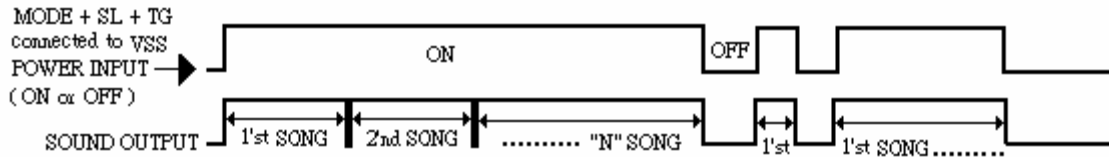

★ Trigger Mode and Timing Chart :

TRIGGER MODE: POWER ON/OFF CONTROL