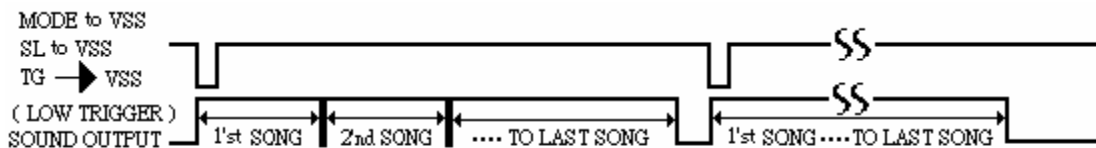

◆ Application circuit

MODE	SL	Trigger Mode
VSS	VSS	POWER ON/OFF (TG = VSS)
VSS	VDD	ONE SHOT RE -TRIGGER (by TG pin touch)
VDD	VSS	ONE SHOT NON RE-TRIGGER (by TG pin touch)
VDD	VDD	ON / OFF SWITCH (by TG pin touch)
VSS	VSS	PLAY ALL SONGS (by TG pin touch)

★ Package Type : DIP-16L

★ Trigger Mode and Timing Chart :

TRIGGER MODE: POWER ON/OFF CONTROL

TRIGGER MODE : ONE SHOT RE-TRIGGER

TRIGGER MODE : ONE SHOT NON RE-TRIGGER

TRIGGER MODE : ON/OFF SWITCH

TRIGGER MODE : ONE TOUCH PLAY ALL SONGS