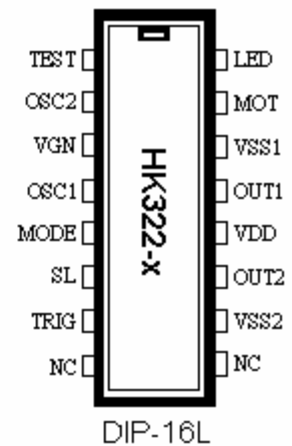

◆ Features

- * Full and pure natural harmonic sound effect , maximum at 512 musical notations
- * Built in audio amplifier , do not need transistor on output for sound amplifier
- * Built in 1 LED flash circuit , flash speed follows sound output of melody tempo
- * Built in alone motor driver signal output (MD pin) , not be effect to sound quality during motor is derived
- * 5 kinds different trigger mode by MODE & SL pins :
 - Power on/off control mode
 - One shot non re-trigger mode
 - One shot re-trigger mode
 - On/off switch mode (TG key control sound on or off)
 - Single touch plays all songs mode (one touch TG pin playing all tunes)

◆ Application circuit

MODE	SL	Trigger Mode
VSS	VSS	POWER ON/OFF (TG = VSS)
VSS	VDD	ONE SHOT RE -TRIGGER (by TG pin touch)
VDD	VSS	ONE SHOT NON RE-TRIGGER (by TG pin touch)
VDD	VDD	ON / OFF SWITCH (by TG pin touch)
VSS	VSS	PLAY ALL SONGS (by TG pin touch)